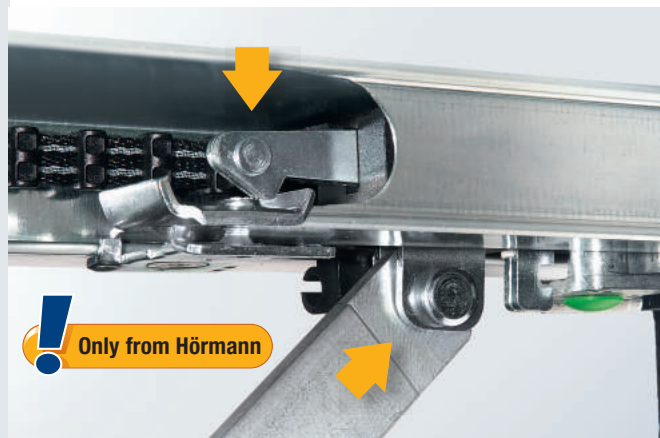

NEW
Secured by Design accredited

LPU and LTH Sectional Garage Doors

combined with ProMatic or SupraMatic operators

Secured by Design

Secured by Design

Official Police Security Initiative

Series 3 BiSecur Operators

For Secured by Design accredited installation only Hörmann ProMatic or SupraMatic Series 3 BiSecur operators can be used.

Automatic Door Locking

The door automatically locks on closing, making it impossible to lever it open. This unique automatic latching system is a mechanical device and therefore remains fully functional even in the event of a power failure.